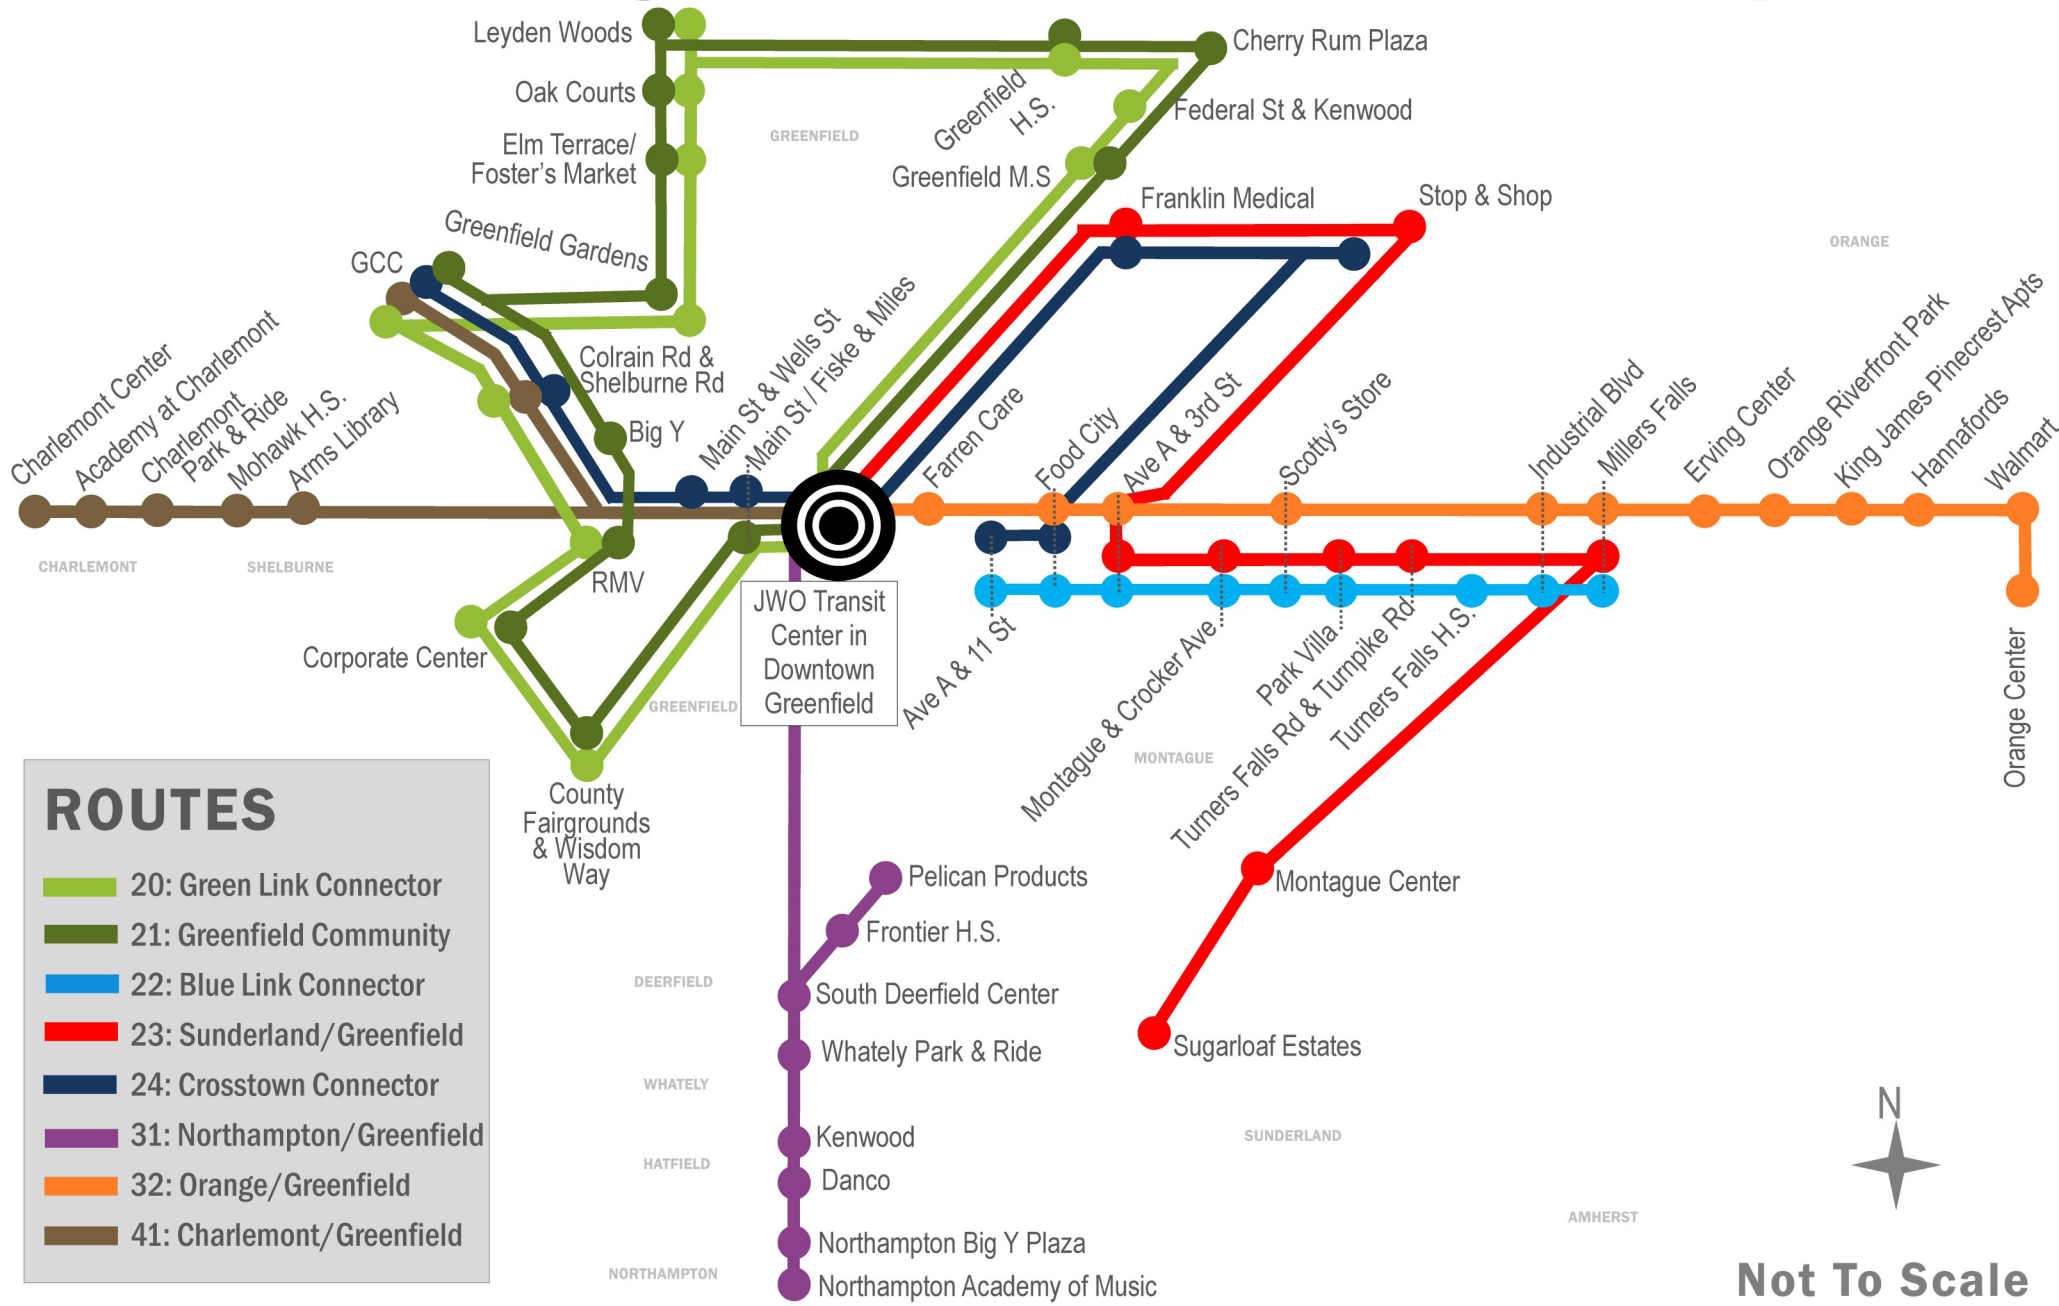

FRTA Systemwide Route Map

ROUTES

- 20: Green Link Connector
- 21: Greenfield Community
- 22: Blue Link Connector
- 23: Sunderland/Greenfield
- 24: Crosstown Connector
- 31: Northampton/Greenfield
- 32: Orange/Greenfield
- 41: Charlemont/Greenfield

Not To Scale