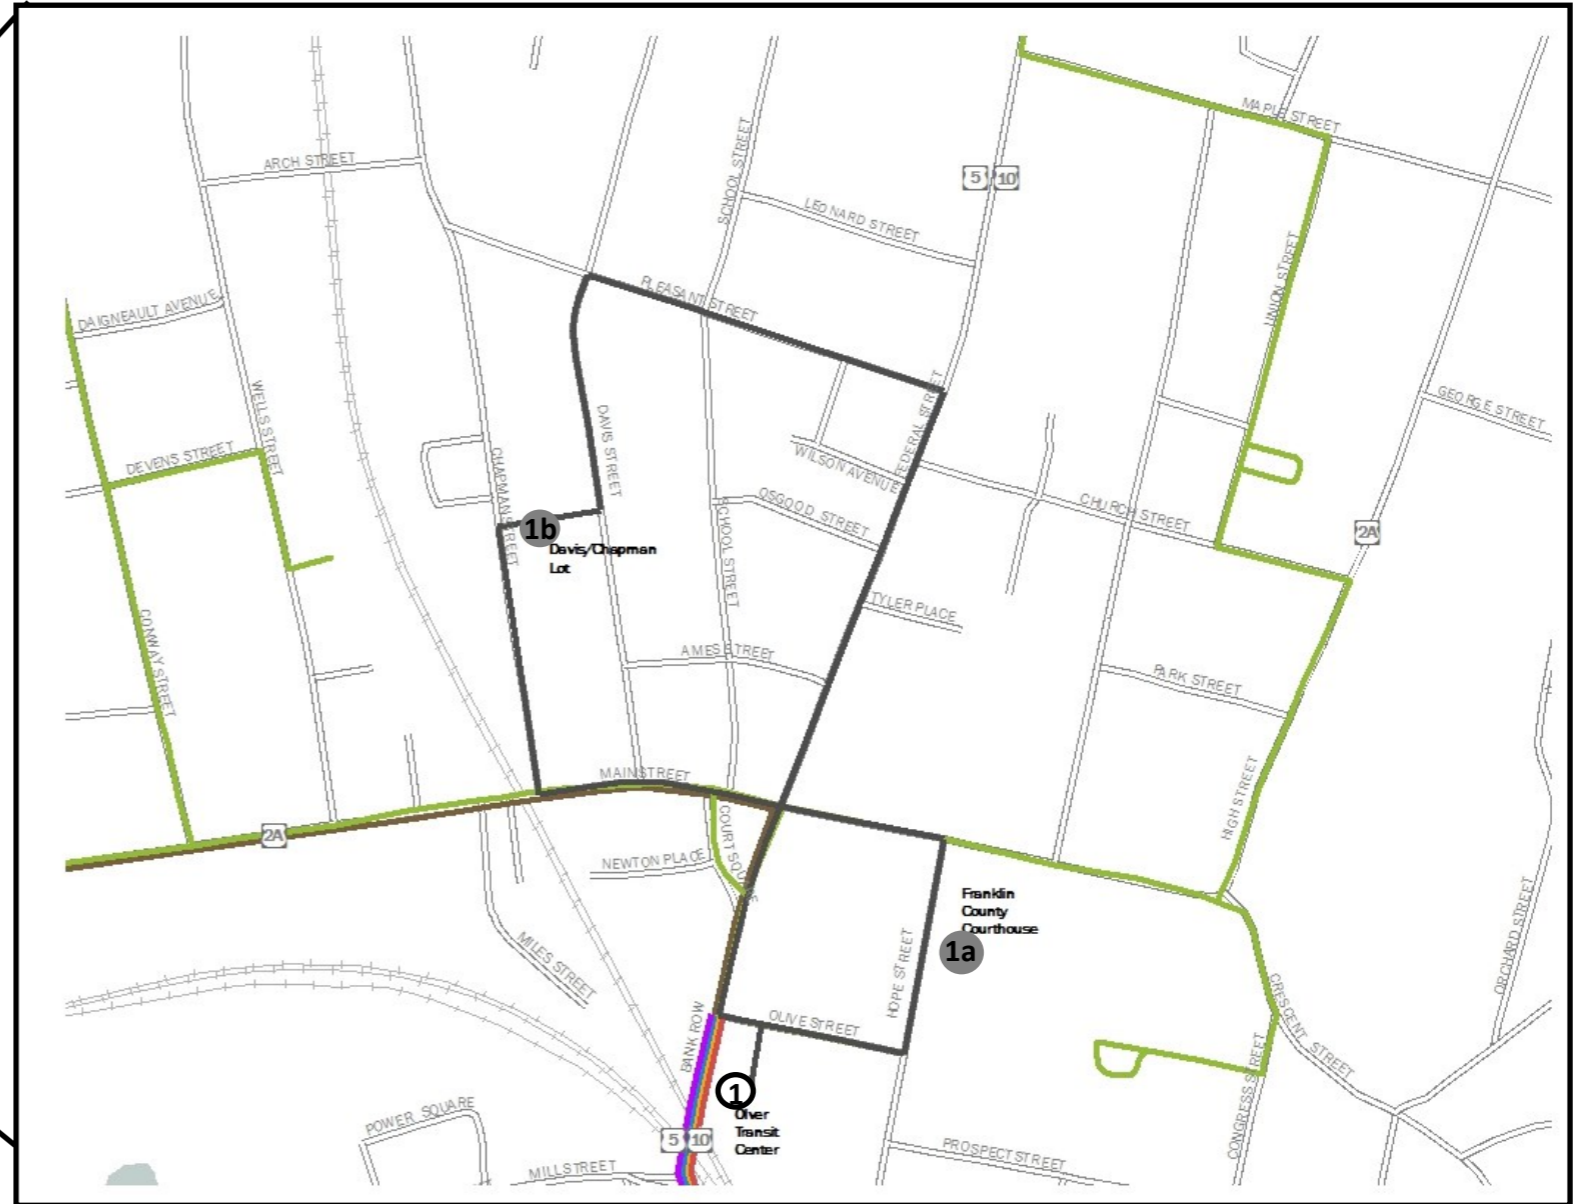

FRTA Systemwide Route Map

Downtown Greenfield Parking Shuttle

Providing service to:

- John W. Olver Transit Center
- Franklin County Court House
- Davis St./Chapman St. Parking Lot

Service provided by:
Franklin Regional Transit Authority
12 Olive Street
Greenfield, MA 01301

For transit information:
Administration Office and Customer Call Center
(413) 774-2262 or (888) 301-2262
Dispatch Number: (413) 773-8090 ext. 103

65

Downtown Greenfield Parking Shuttle

No Fare

Route 65 - Downtown Greenfield Parking Shuttle
Gray

P.M. times are listed in **bold print**.

Stop #	Location	Times																
1	Davis St./Chapman St. Lot	7:40	7:50	7:55	8:05	8:25	8:35	8:45	8:55	-	4:27	4:37	4:47	4:57	5:07	5:17	5:27	5:37
2	JWO Transit Center	7:43	7:53	7:58	8:08	8:28	8:38	8:48	8:58	4:20	4:30	4:40	4:50	5:00	5:10	5:20	5:30	5:40
3	Franklin County Court House	7:45	7:55	8:00	8:10	8:30	8:40	8:50	9:00	4:22	4:32	4:42	4:52	5:02	5:12	5:22	5:32	5:42
4	Davis St./Chapman St. Lot	7:50	-	8:05	-	8:35	8:45	8:55	-	4:27	4:37	4:47	4:57	5:07	5:17	5:27	5:37	5:47