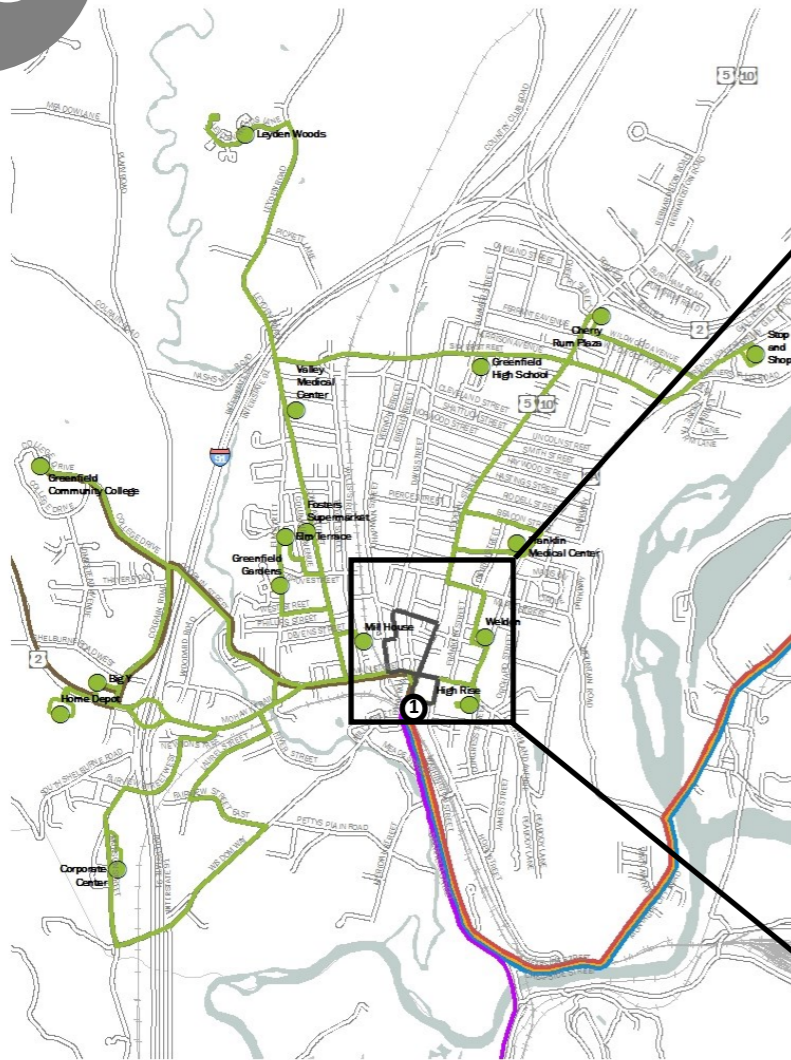

FRTA Systemwide Route Map

Downtown Greenfield Parking Shuttle

Providing service to:

- John W. Olver Transit Center
- Franklin County Court House
- Davis St./Chapman St. Parking Lot

Service provided by:
Franklin Regional Transit Authority
12 Olive Street
Greenfield, MA 01301

For transit information:
Administration Office and Customer Call Center
(413) 774-2262 or (888) 301-2262
Dispatch Number: (413) 773-8090 ext. 103

65

Downtown Greenfield Parking Shuttle

No Fare

Route 65 - Downtown Greenfield Parking Shuttle
Gray

P.M. times are listed in **bold print**.

Stop #	Location	Times																
1	Davis St./Chapman St. Lot	7:40	7:50	7:55	8:05	8:25	8:35	8:45	8:55	-	4:27	4:37	4:47	4:57	5:07	5:17	5:27	5:37
2	JWO Transit Center	7:43	7:53	7:58	8:08	8:28	8:38	8:48	8:58	4:20	4:30	4:40	4:50	5:00	5:10	5:20	5:30	5:40
3	Franklin County Court House	7:45	7:55	8:00	8:10	8:30	8:40	8:50	9:00	4:22	4:32	4:42	4:52	5:02	5:12	5:22	5:32	5:42
4	Davis St./Chapman St. Lot	7:50	-	8:05	-	8:35	8:45	8:55	-	4:27	4:37	4:47	4:57	5:07	5:17	5:27	5:37	5:47