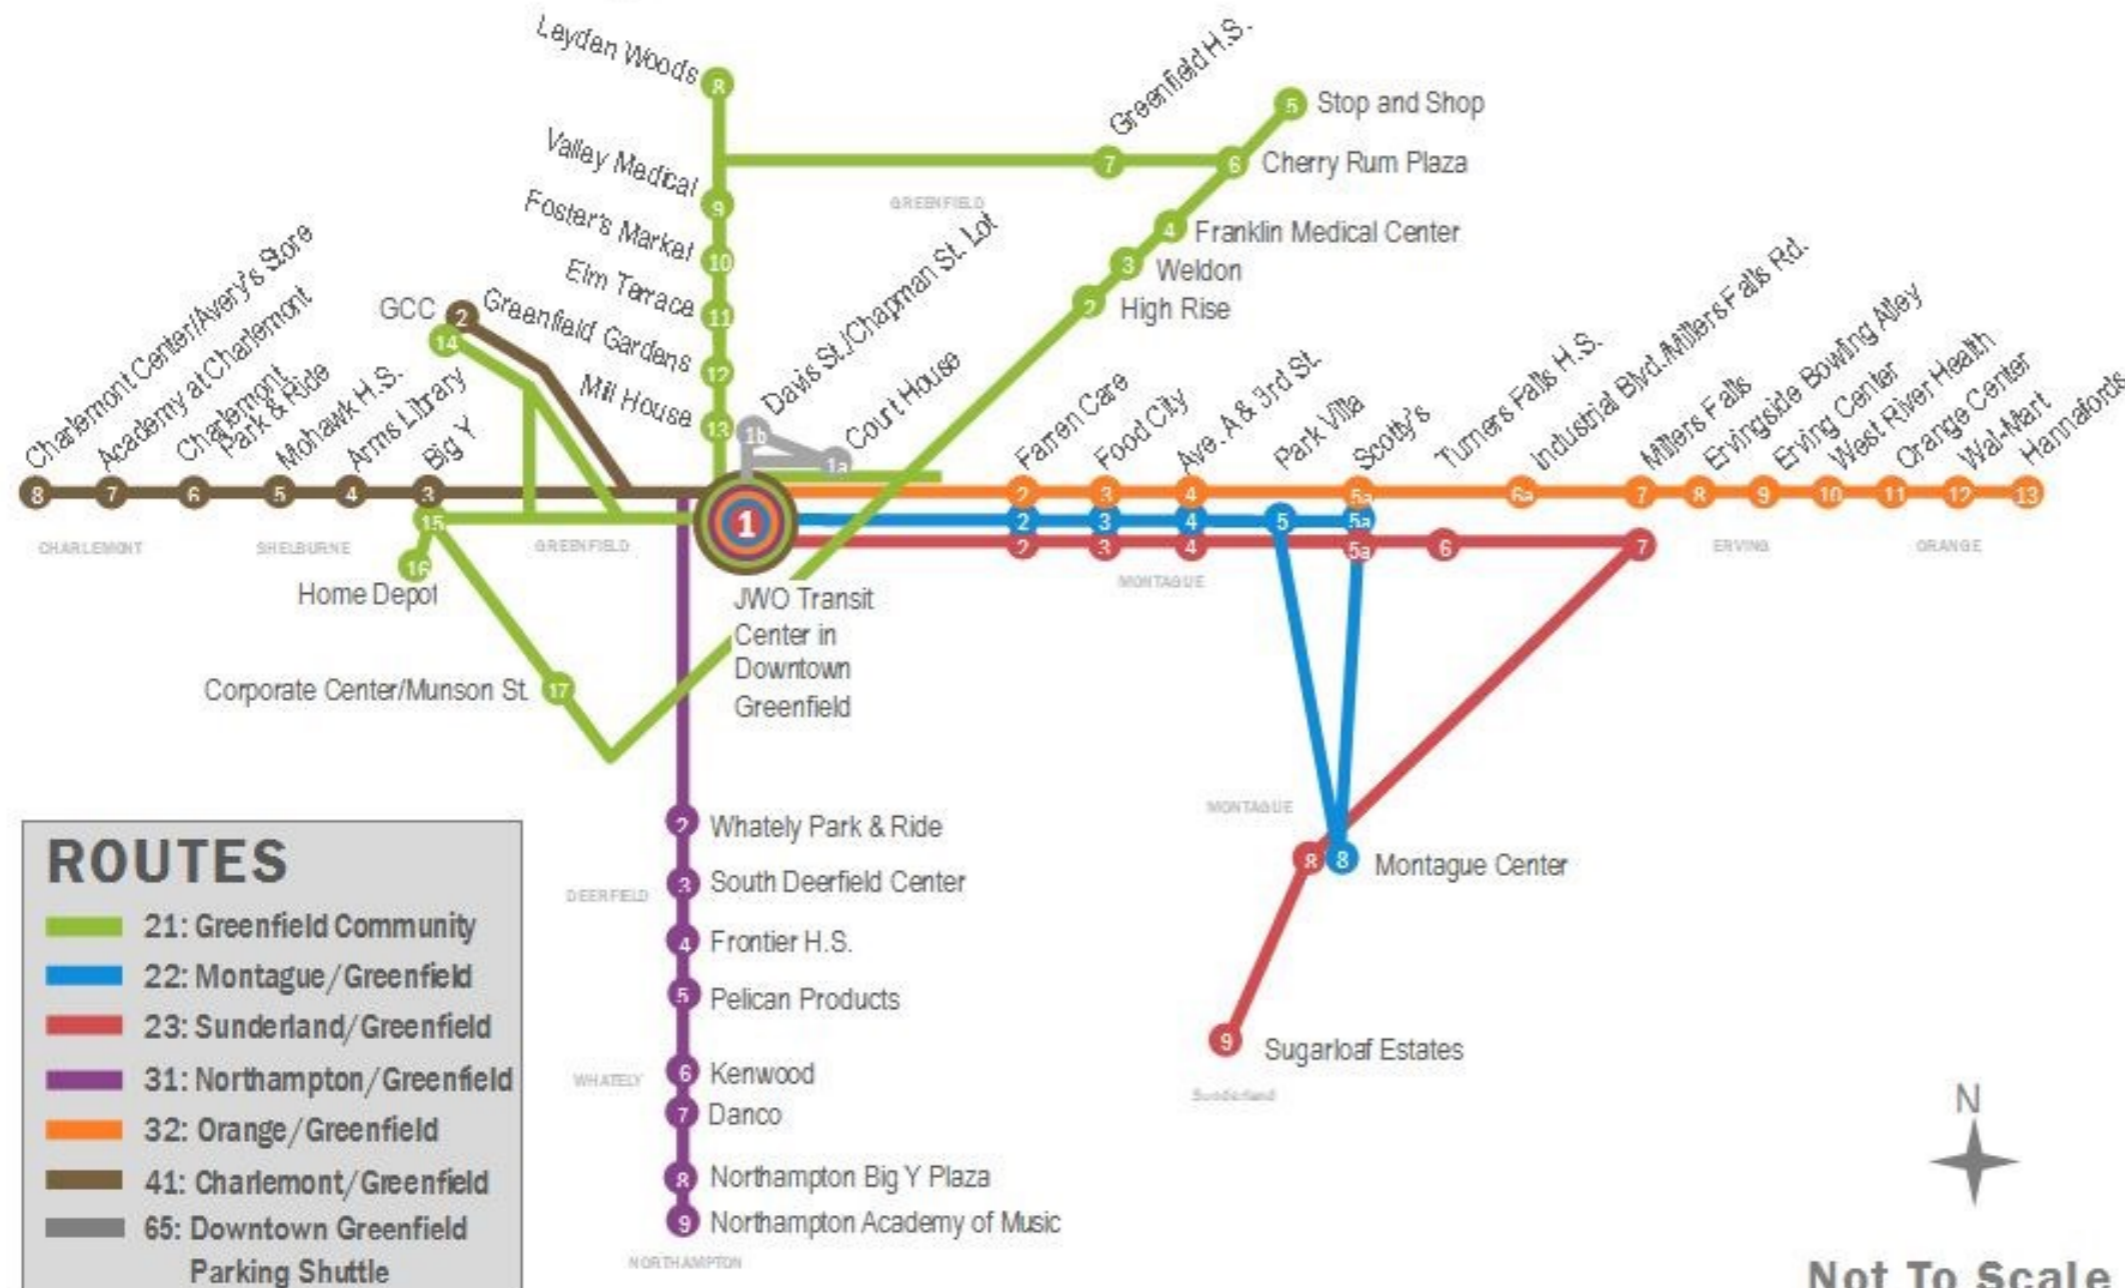

FRTA Systemwide Route Map

Downtown Greenfield Parking Shuttle

Providing service to:

- John W. Olver Transit Center
- Franklin County Court House
- Davis St./Chapman St. Parking Lot

Service provided by:
Franklin Regional Transit Authority
12 Olive Street
Greenfield, MA 01301

For transit information:
Administration Office and Customer Call Center
(413) 774-2262 or (888) 301-2262
Dispatch Number: (413) 773-8090 ext. 103

65

Downtown Greenfield Parking Shuttle

No Fare

Route 65 - Downtown Greenfield Parking Shuttle
Gray

P.M. times are listed in **bold print**.

Stop #	Location	Times																
1	Davis St./Chapman St. Lot	7:40	7:50	7:55	8:05	8:25	8:35	8:45	8:55	-	4:27	4:37	4:47	4:57	5:07	5:17	5:27	5:37
2	JWO Transit Center	7:43	7:53	7:58	8:08	8:28	8:38	8:48	8:58	4:20	4:30	4:40	4:50	5:00	5:10	5:20	5:30	5:40
3	Franklin County Court House	7:45	7:55	8:00	8:10	8:30	8:40	8:50	9:00	4:22	4:32	4:42	4:52	5:02	5:12	5:22	5:32	5:42
4	Davis St./Chapman St. Lot	7:50	-	8:05	-	8:35	8:45	8:55	-	4:27	4:37	4:47	4:57	5:07	5:17	5:27	5:37	5:47